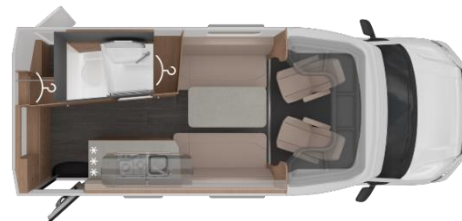

NEW 2024 KNAUS TOURER CUV 500 LT

VW T6.1, 150HP 2-BERTH - AUTOMATIC GEARBOX

NEW addition to the Knaus portfolio! New 2024 Knaus Tourer Cuvision 500 LT Motorhome, Right hand drive - Volkswagen T6.1, 150hp. 4x Travelling seats & 2x Berth. Comfortable face-to-face seating group. Length: 589cm Width: 216cm Height: 288cm MT PLM: 3500kg.

Estimated Delivery – June/July 2024 – Reference: 1742

Specification on this vehicle:

- VW T6.1 3.200 kg 110kW/150PS, automatic gearbox
- Suspension and damping with increased front axle load, reinforced stabilisers
- Chassis uni paint: Ascot grey
- Front bumper painted in chassis colour
- 17" alloy rims devonport
- Air conditioning with manual control in the driver's cabin
- Premium" multifunction display with multicolour display
- Multifunction steering wheel (3 spokes)
- Cab seats swivelling
- Seat heating for driver's and passenger's seats
- ESP
- Hill Holder (Hill Start Assist)
- Adaptive Cruise Control (ACC) with speed limitation device
- Drowsiness Detection
- Heated windscreen washer vents and washer water level indicator
- Fog lights incl. cornering light
- Fuel tank 70 ltr.
- Radio "Composition Audio" with TFT display (monochrome)
- Navigation system "Discover Media" including "Streaming & Internet" with 4 speakers
- "We Connect" and "We Connect Plus" preparation
- Rear view camera incl. wiring
- Inductive charging cradle
- Body door: KNAUS KOMFORT
- Insect screen door
- Electrical entry step
- Frame window SEITZ S7
- Pop-up roof, electric
- Face-to-face seating group
- Bed conversion of the seating group
- Floor mat set in driver's cab in KNAUS design
- Carpet floor in living area
- Diesel heating TRUMA Combi 4 D
- Awning 305 x 250 cm, anthracite

Additional Fitted Options:

- Load increase to 3.500kg
- Additional mobile storage boxes: Type: Kitchen II
- Folding seat (2 pcs.) secured with 3-point safety belt, seat position in driving direction.
- Upholstery selection: ACTIVE ROCK