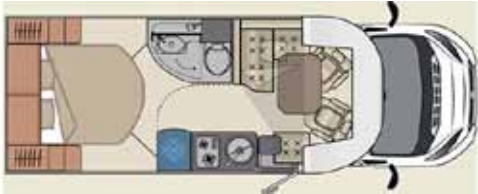

### Ex Showroom Display, Pre-registered Fleurette Mayflower 65 LCX 2.3l 130hp, Manual - 3 Berth

From the moment you step inside this beautifully finished motorhome it feels spacious as well as functional. The generous interior space allows you to travel in the comfort you want. Specifications Include: Comfort Package & Traction + Package. Fitted Options on this vehicle: 138l fridge & freezer, stainless steel 2 burner gas hob with glass top, stainless steel sink with glass top, kitchen mixer tap, bottle rack, separate bathroom with toilet and shower including cabinet, opening double-glazed windows with anti-UV treatment, blind & flyscreen on all windows, TV cabinet with bracket for flat screen TV, storage compartment under the bed, Skylight with blind & flyscreen, 1350l garage storage.

#### SPECIFICATION

Milage	11
MANUFACTURER	Fleurette
MODEL	Mayflower 65 LCX
BERTHS	3
SEATBELTS	4
BASE VEHICLE	Fiat Ducato
ENGINE	2.3l Diesel
TRANSMISSION	Manual
LENGTH	6.5 m
HEIGHT	2.75 m
WIDTH	2,34 m
MPTLM	3500 kg